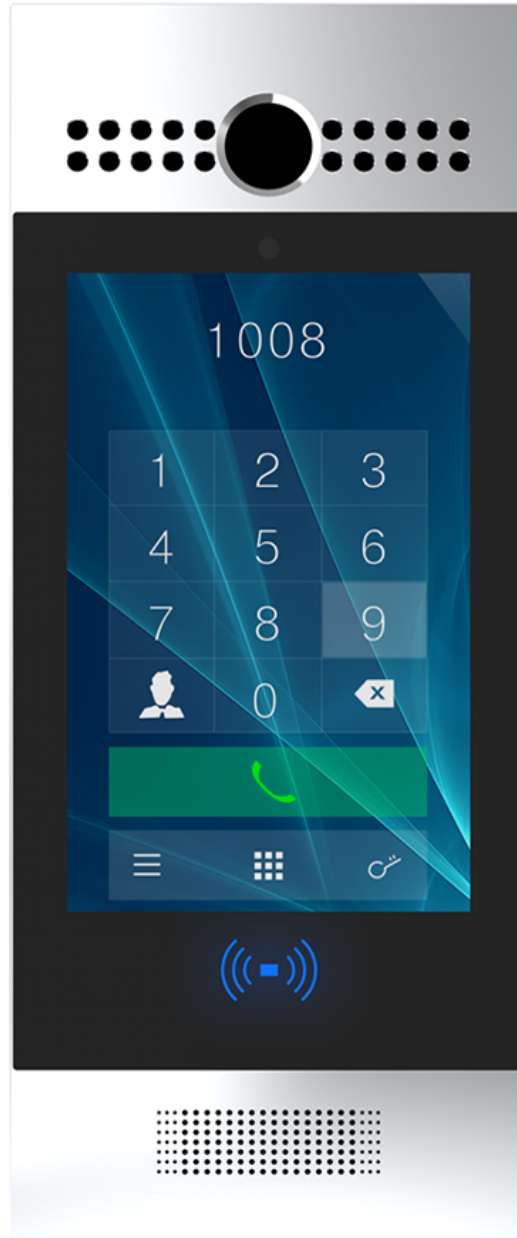

Home (/) > Products (/product/) > SIP Intercom (/proa/) > Akuvox R29F Smart In

Akuvox R29F Smart Intercom

Tel

Message

Contact Us

Home

(tel:86-502-2122064)

(/contact.shtml)

(/contact.shtml)

(/)

Akuvox

- Premium audio and video quality
- Real-time entrance monitoring
- Remote door opening
- Multiple access methods
- Android 5.1/SIP/ONVIF/Wiegand/PoE/IP65

Online Inquiry

Description

R29F is the industry's most cutting-edge SIP-enabled IP video door phone featuring Android OS and a large capacitive touch screen. It enables easy monitoring of an entrance area and convenient entry control.

Physical Features

Body material: aluminum panel

Display: IPS LCD

Screen: 7" capacitive touch screen

Camera: 3M pixels with IR Sensor automatic lighting

Power consumption: 12V DC input, <12W

G-sensor for tamper alarm