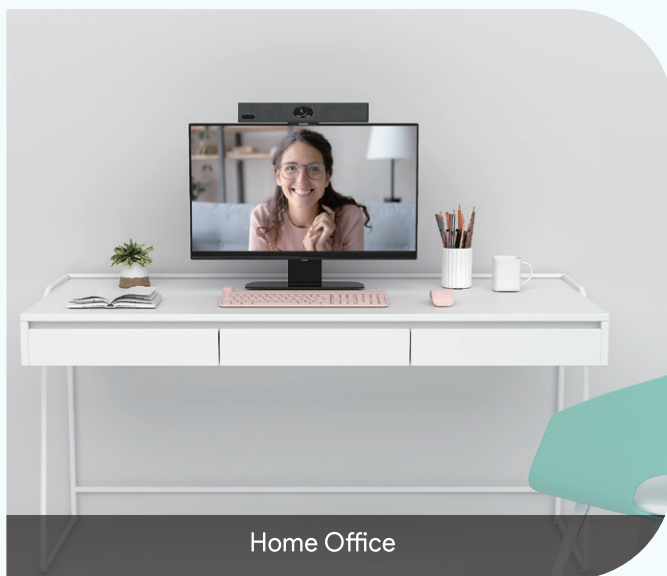

## MeetingBar A10

For Huddle Spaces and Home Office

Compact design

Leading platforms

Quality audio and video

Wireless device mode

Remote device management

# SIMPLE TO MAKE ROOM RIGHT

The Yealink MeetingBar A10 caters to all your huddle space meeting and home office needs. It is compact enough to fit in anywhere. You can set up within minutes and kick off your huddle space meeting in seconds.