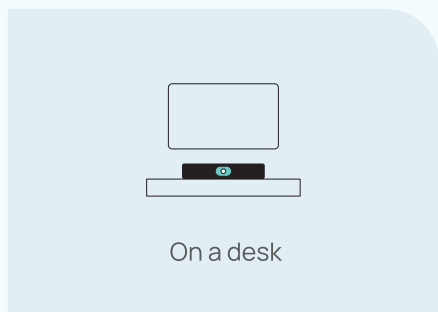

MeetingBar A10 optimizes your huddle space design and minimizes visible cabling with diverse mounting options.