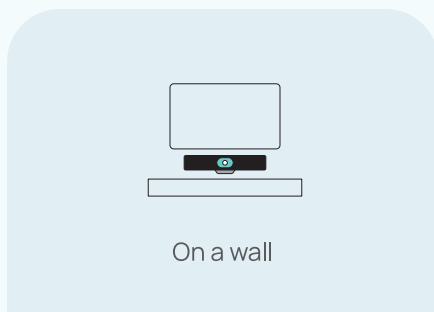

MeetingBar A10 optimizes your huddle space design and minimizes visible cabling with diverse mounting options.